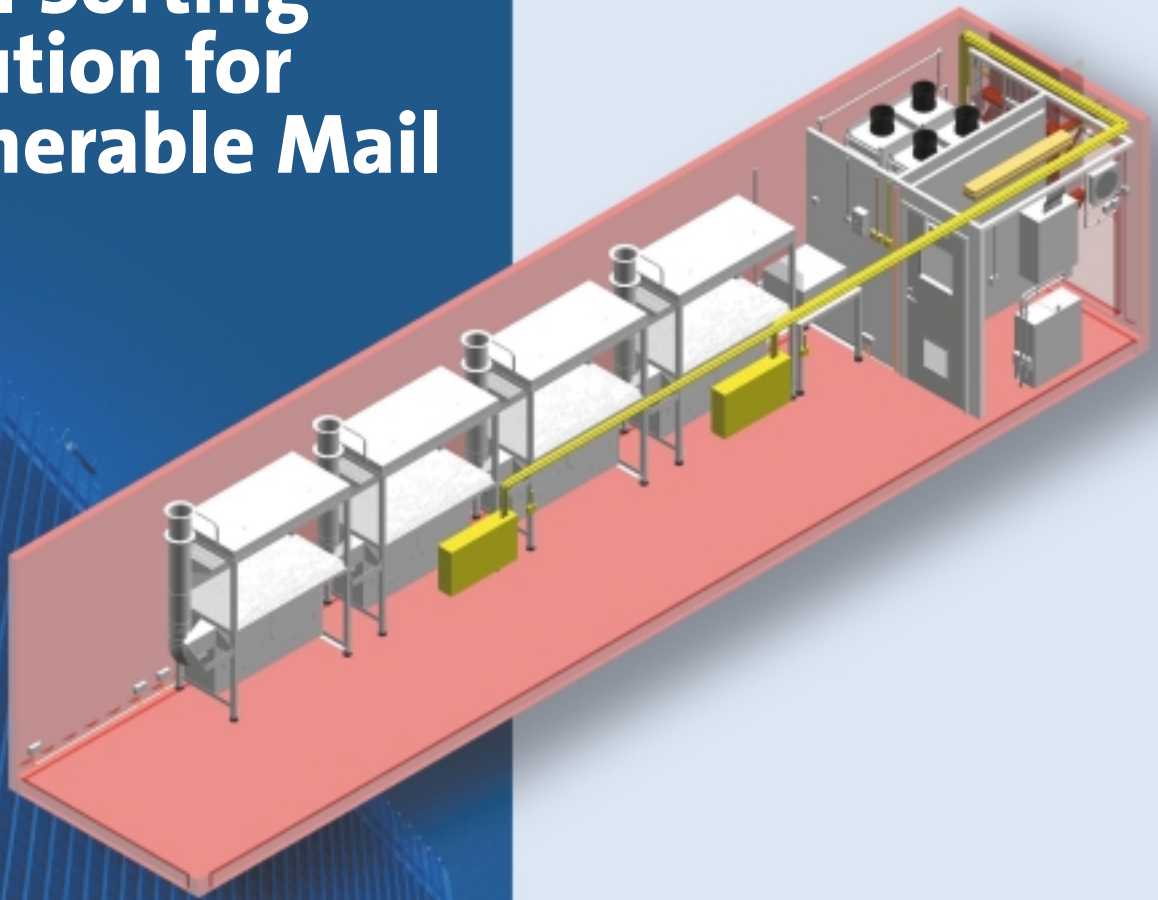

# Mail Sorting Solution for Vulnerable Mail

- Provides enhanced protection for Mail Operatives handling vulnerable mail
- Demonstrated in-service equipment
- Based on military specification CBRN filters
- Enhances Business Continuity Planning
- Extraction is provided by hoods above tables and perforated bench tops
- Handles up to 10,000 letters per 8 hour shift
- Based on a standard ISO container that can be isolated in the event of an incident